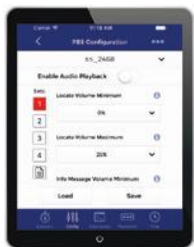

iNavigator 2-Wire System

*APS Connectivity
Accessibility, and
Confidence*

Card Rack
Central Control Unit

**Shelf-Mount Central Control Unit
Features Full BIU Capability**

Call your dealer for more information, or visit **POLARA.COM**

Modernize Your APS Technology with the iNavigator 2-Wire System

ICCU CONTROL UNIT / 3 SOLUTION OPTIONS

1. **NEW Shelf-Mount BIU Control Unit** – enables placing of calls and reception of PED intervals over SDLC with minimal cabinet wiring and supports up to 8 phases/channels
 2. **Standard Shelf-Mounted Control Unit** – works in any traffic cabinet
 3. **Card Rack Control Unit** – space saving solution in 300 series traffic cabinets
- All three solutions allow remote communications and programming over Ethernet
- LCD screen provides real-time status with Wi-Fi connectivity for easy programming

PUSH-BUTTON STATION

- Advanced pushbutton technology allows a selectable actuation force
- 360° dual-side speaker output and instant response to ambient
- Intersection sound synchronization
- Over-mold protection for electronics
- Hall-effect pushbutton, longer life and reliability

APPLICATION ACCESSIBILITY

- Wireless communication/programming per IEEE 802:11 and 802.15.1
- Easy, fast and secure programming options
- Apple® iOS APP, Microsoft® PC APP and Android® APP

APS Connectivity Accessibility, and Confidence with Independent Lab Testing:
NEMA TS2 / Temperature / Humidity / Mechanical-Shock-Vibration / Transient Surge